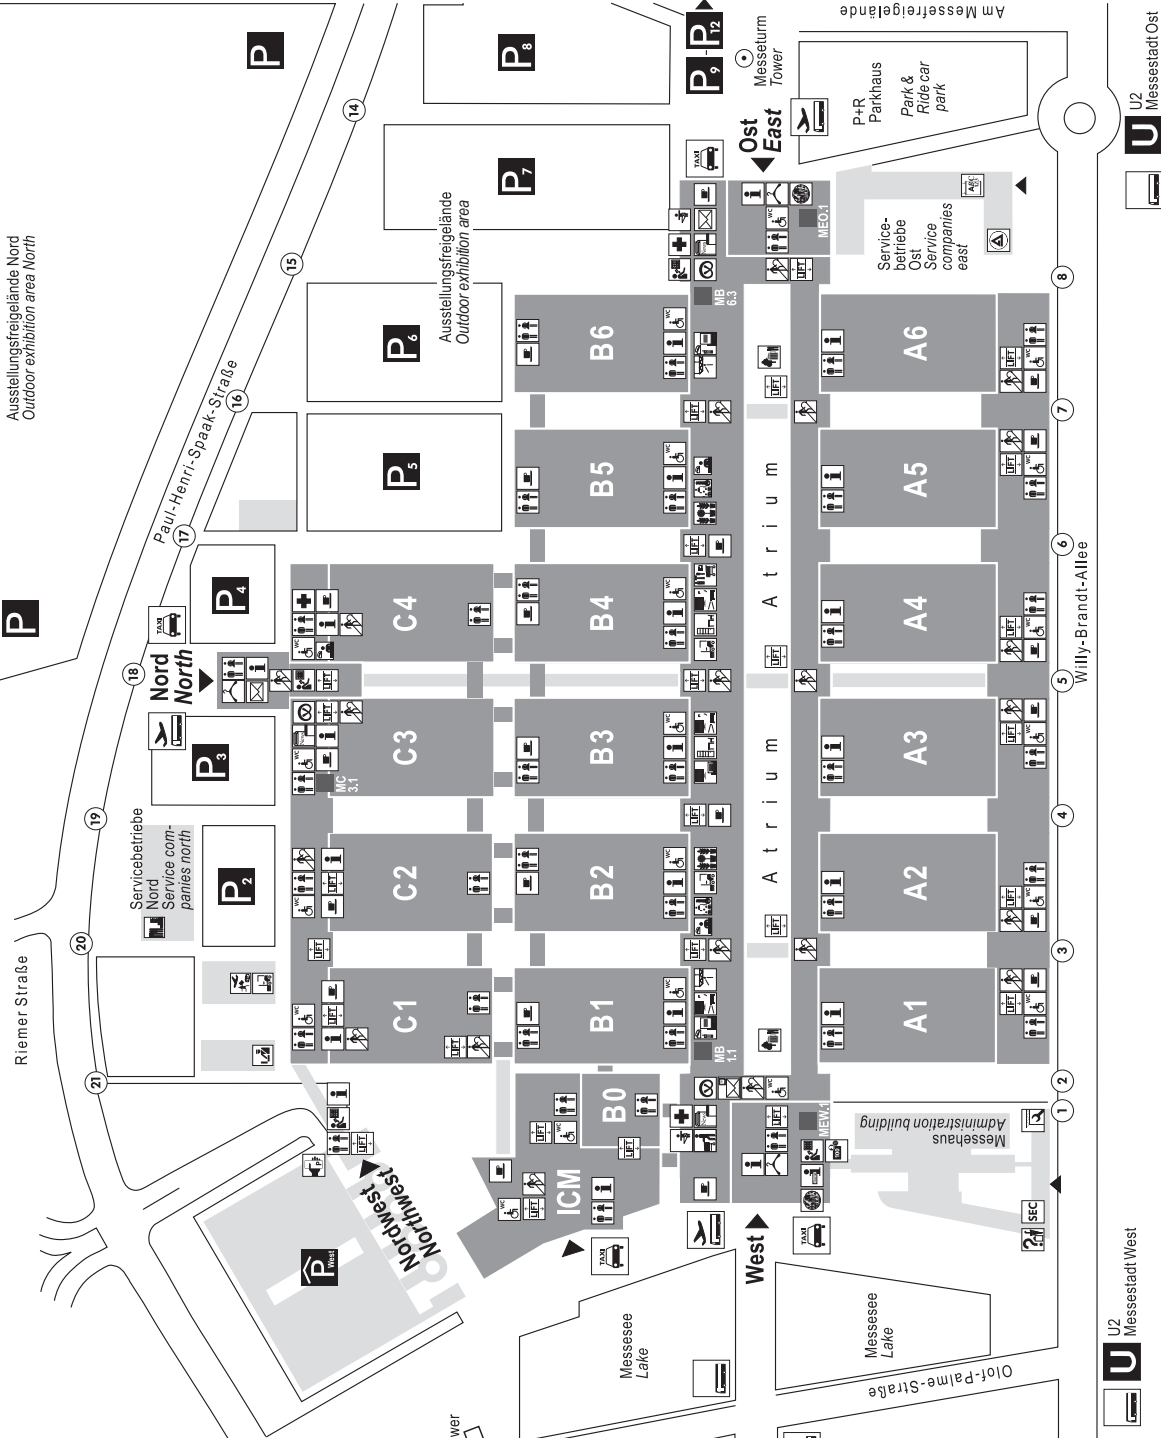

Information

Internationaler Gästeempfang
International Visitors Lounge

Kiosk

- Kurierservice/Paketversand
  courier service/parcels
- Despatch of parcels
- Messe-Parkservice
  Trade-fair parking service
- Sicherheitszentrale
  Security service
- Standbau
  Stand construction
- Supermarkt
  Supermarket
- Toiletten
  Toilets
- Touristeninformation
  Tourist information counter
- Wickelraum
  Baby care room
- Zoll
  Customs
- veranstaltungsabhängig
  depending on event
- veranstaltungsabhängig
  depending on event

Service-Einrichtungen am „Atrium“

- veranstaltungsabhängig
  depending on event
- Telekommunikationsservice
  Telecommunications services
- Multimedia
- Abhängekonstruktionen
  Rigging/Suspension units
- Ausstellerservice West
  Exhibitor services West
- Servicebüro Konferenzräume West
  Service bureau conference rooms West
- Spezialbüro
  Forwarding office
- Pflanzen/Blumen
  Plants/Flowers
- Internationales Business Center
  International Business Centre
- Mietmobiliar
  Furniture rentals
- Ausstellershop
  Exhibitors shop
- Servicebüro Konferenzräume Ost
  Service bureau conference rooms East
- Ausstellerservice Ost
  Exhibitor services East
- veranstaltungsabhängig
  depending on event